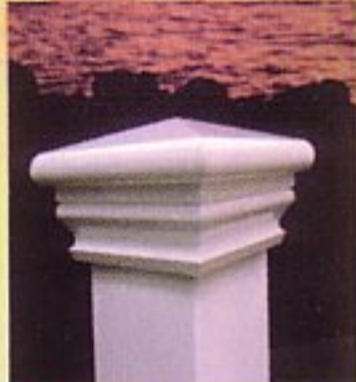

Finalize Your Vinyl Fence With More Than Just A Flat Post Cap

Standard Post Caps

Colors Available:

External Flat Cap

White: 3 1/2", 4" or 5"
 Tan: 4" or 5"
 Pebblestone: 4" or 5"

French Gothic Cap

White: 3 1/2", 4" or 5"
 Tan: 4" or 5"
 Pebblestone: 5"

Ball Cap

White: 4" or 5"
 Tan: 4" or 5"
 Pebblestone: 5"

Specialty & Customized Post Caps

Ball Cap
 White Only
 3 1/2" Only

Island Cap
 White or Tan
 4" or 5"

Federation Cap
 White Only
 4" or 5"

Solar Cap
 White Only
 4" or 5"

Internal Flat Cap
 White Only
 5" Only

Horse Head
 White Only
 5" Only

TearDrop Cap
 White Only
 4" or 5"

Coachman Cap
 White Only
 4" or 5"

Acorn Cap
 White Only
 4" Only

GlowBall Cap
 White Only
 4" Only