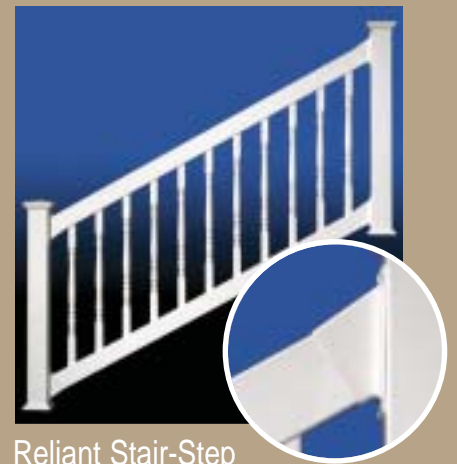

PRESIDIO[®] Vinyl Rail Kit Systems

Engineered for Durability

PRESIDIO[®] Vinyl Rail Kit Systems By Westech[®]

Sentinel[™] Kit Series

Sentinel Components

- Top Rail:
3.5" wide x 3.5" high
- Bottom Rail:
2" wide x 3.5" high
- All Available Baluster
Options

Reliant Components

- Top Rail:
2" wide x 3.5" high
- Bottom Rail:
2" wide x 3.5" high
- All Available Baluster
Options

Specifications: Sentinel and Reliant

- Actual kit section widths: 6', 8', 10'
(8' and 10' top rails are aluminum reinforced)
- Top rail heights: 36" and 42"
- Colors available:

white

almond

pebblestone

Reliant[™] Kit Series

Note: Kits do not include posts and post caps,
which are available separately

Sentinel™ Baluster Options

1.5" x 1.5" Colonial Baluster

1.5" x 1.5" Fluted Baluster

1.5" x 1.5" Square Baluster

Sentinel Stair-Step

Stair-Step Sections Specifications:

- Available in 6' and 8' sections (8' top rail is aluminum reinforced)
- Top rail heights: 36" and 42"
- All available baluster options
- Step kits designed for standard 7"/11" Rise/Run