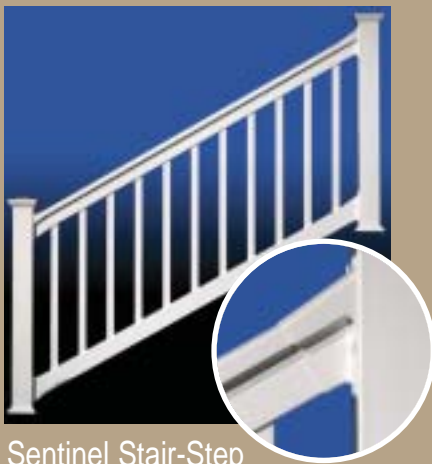

Sentinel Stair-Step

Stair-Step Sections Specifications:

- Available in 6' and 8' sections (8' top rail is aluminum reinforced)
- Top rail heights: 36" and 42"
- All available baluster options
- Step kits designed for standard 7"/11" Rise/Run